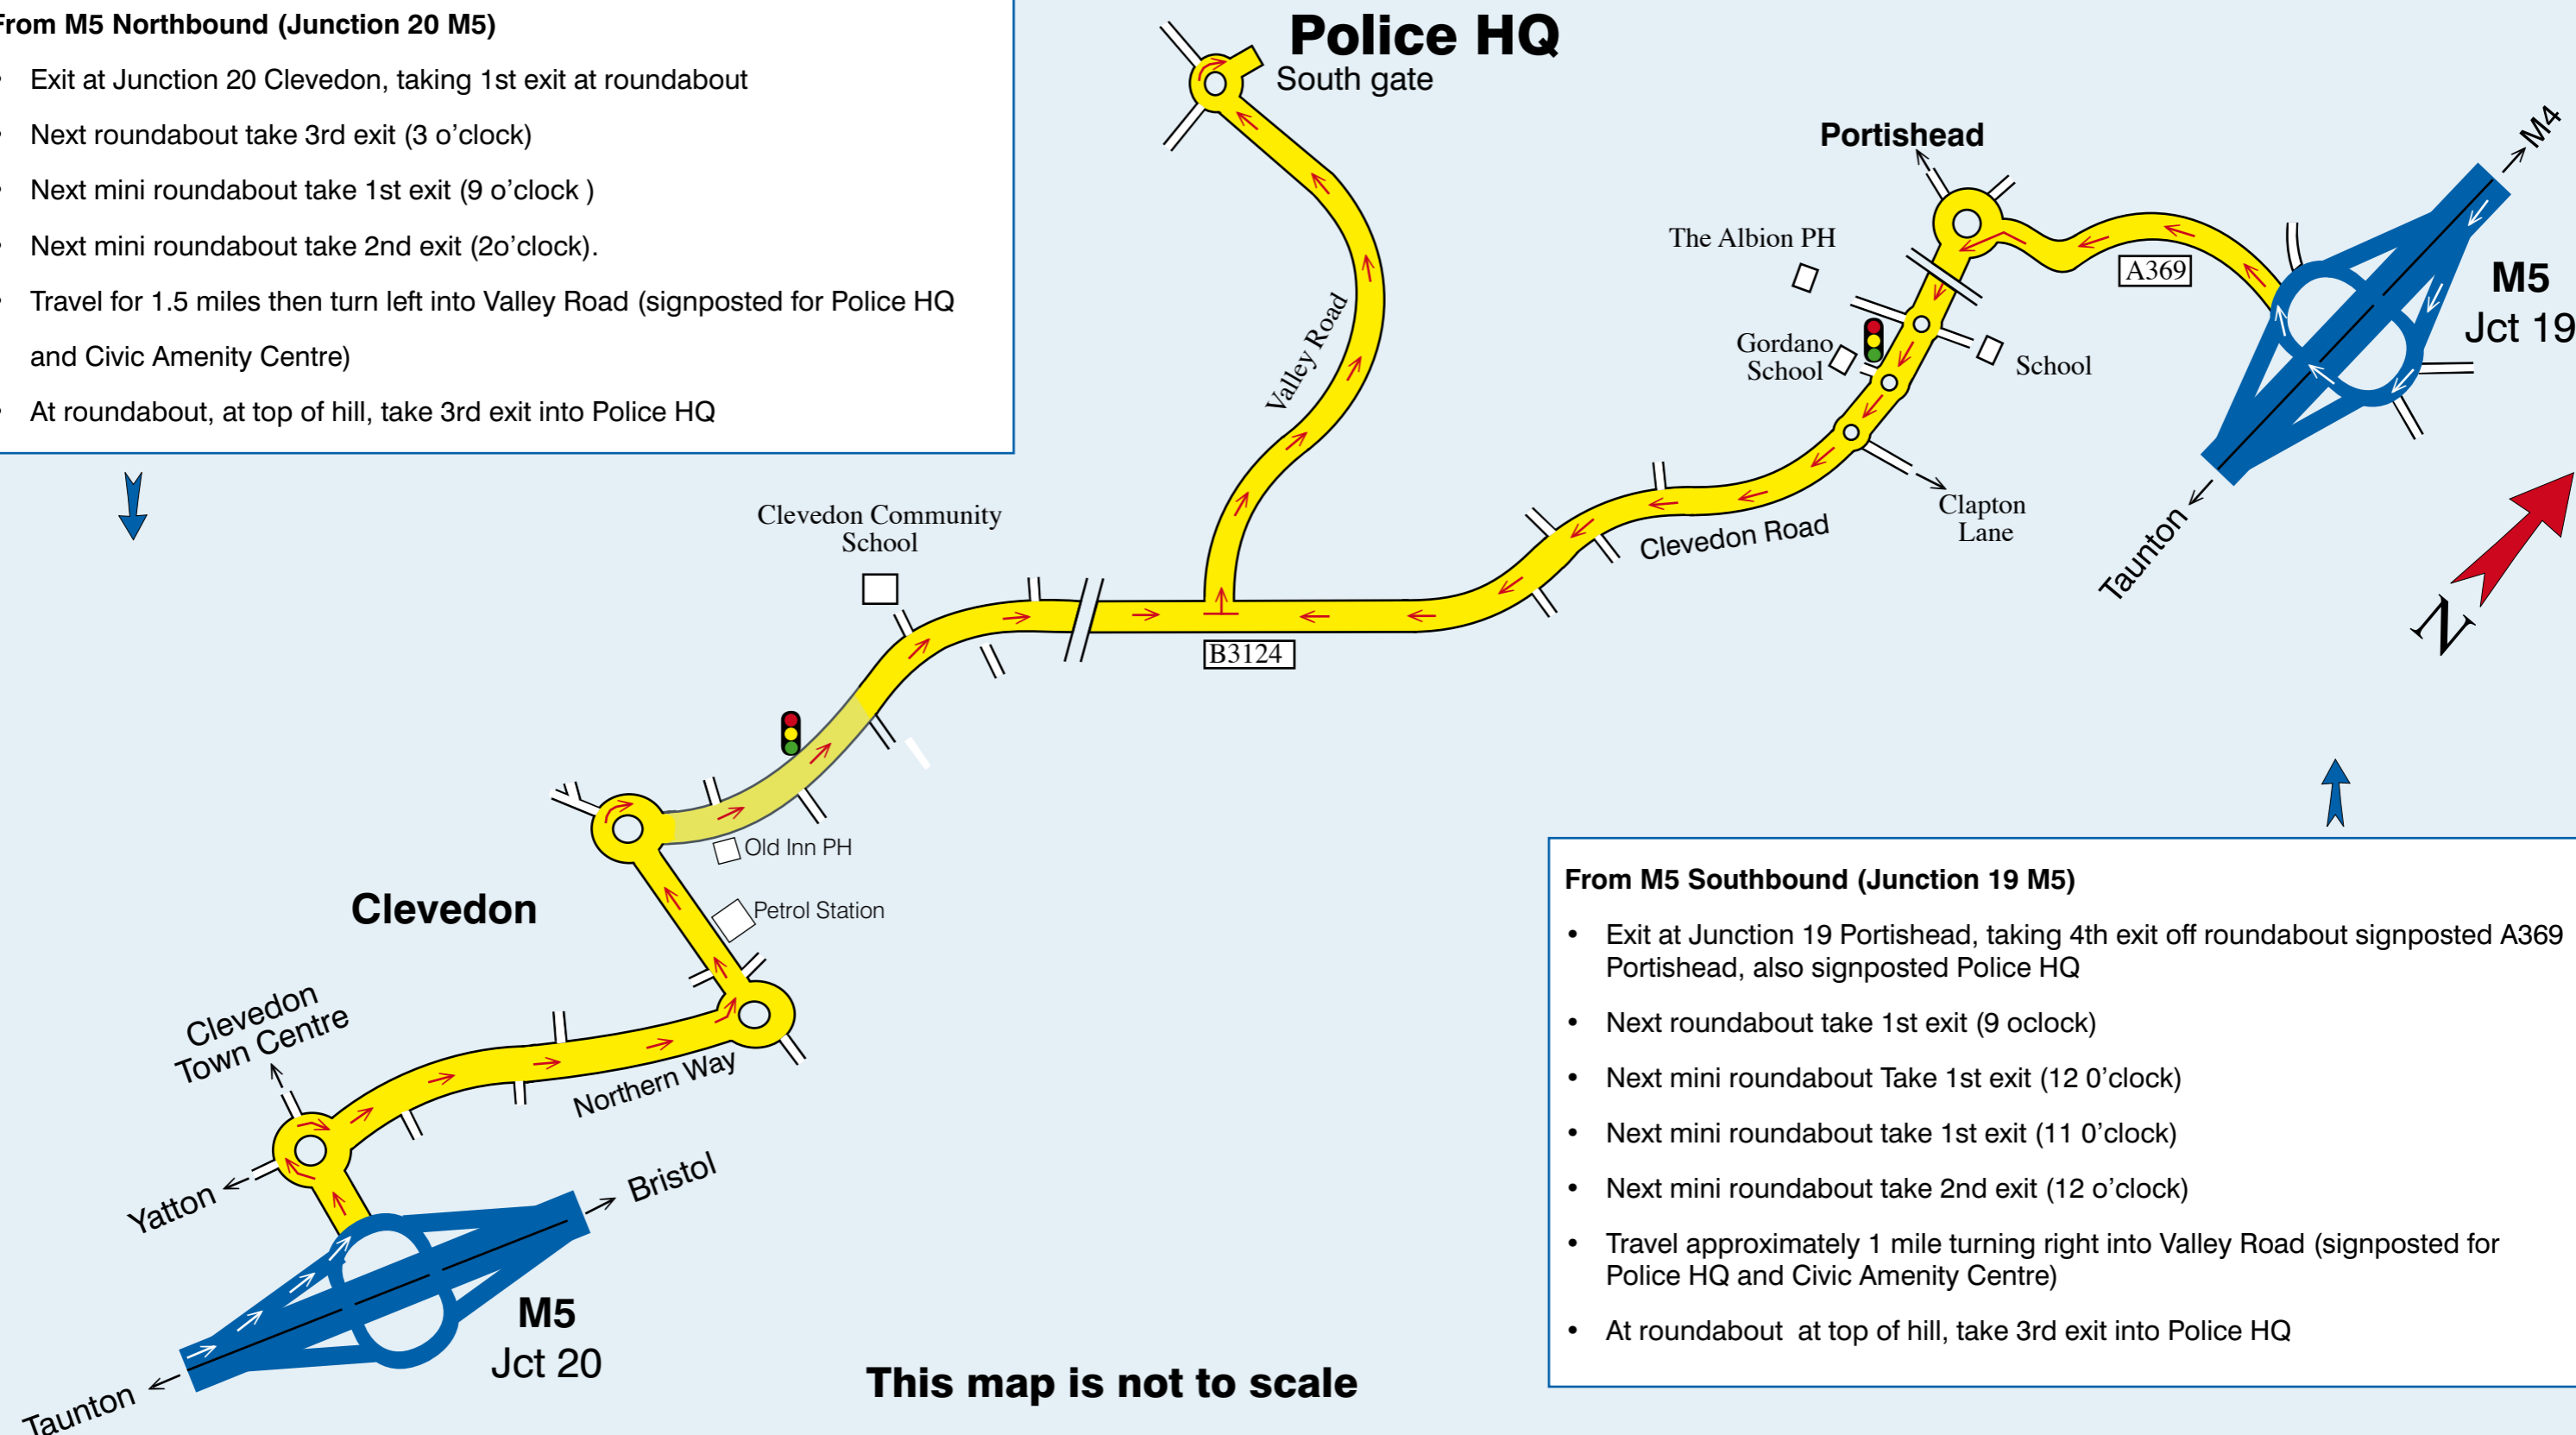

Avon and Somerset Constabulary

www.avonandsomerset.police.uk

**Avon and Somerset Police HQ
PO Box Valley Road
Portishead
Bristol
BS20 8QJ**

**Postcode for Sat. Nav.
BS20 8JJ**

**Telephone 0845 456 7000 (From
September 2011 this number
will be replaced with the three
digit number '101')**

From M5 Northbound (Junction 20 M5)

- Exit at Junction 20 Clevedon, taking 1st exit at roundabout
- Next roundabout take 3rd exit (3 o'clock)
- Next mini roundabout take 1st exit (9 o'clock)
- Next mini roundabout take 2nd exit (2 o'clock).
- Travel for 1.5 miles then turn left into Valley Road (signposted for Police HQ and Civic Amenity Centre)
- At roundabout, at top of hill, take 3rd exit into Police HQ

**Avon and Somerset
Police HQ**

From M5 Southbound (Junction 19 M5)

- Exit at Junction 19 Portishead, taking 4th exit off roundabout signposted A369 Portishead, also signposted Police HQ
- Next roundabout take 1st exit (9 o'clock)
- Next mini roundabout Take 1st exit (12 o'clock)
- Next mini roundabout take 1st exit (11 o'clock)
- Next mini roundabout take 2nd exit (12 o'clock)
- Travel approximately 1 mile turning right into Valley Road (signposted for Police HQ and Civic Amenity Centre)
- At roundabout at top of hill, take 3rd exit into Police HQ

This map is not to scale